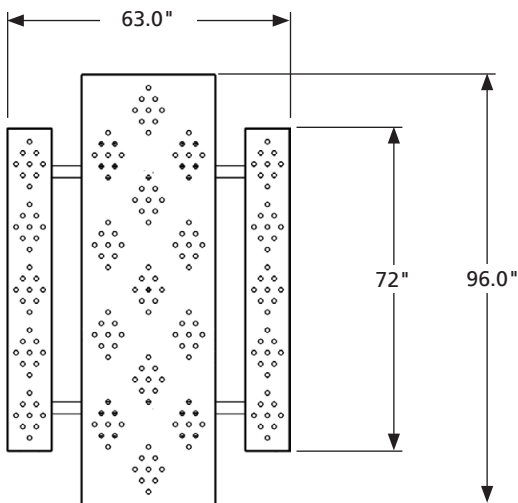

PICNIC TABLES

Model:	PT005-GV-A
Desc.:	Picnic Table - 8' (2.44 m) - Rectangular - Accessible
Capacity:	6-Person, 2 wheelchairs
Material:	2.375" Tubing, Hot Dipped Galvanized.
Seats & Top:	14 Ga. (1.98 mm) Laser Cut Steel Seats & 12 Ga (2.74 mm) Top
Type:	Portable
Options:	PT005-PT-A Painted, Accessible PT005-PT Painted, Standard PT005-GV Galvanized, Standard
Finish:	Polyester powder coating applied electrostatically over sand blasted and zinc primer coated substrate.
Maintenance:	Periodically wipe down to keep clean.

Dimensions:	IMPERIAL	METRIC
Length:	96.0"	(2438 mm)
Width:	63.0"	(1600 mm)
Height:	30.3"	(769 mm)
Seat Height:	18.3"	(465 mm)
Seat Width:	10.0"	(254 mm)
Table Width:	30"	(762 mm)