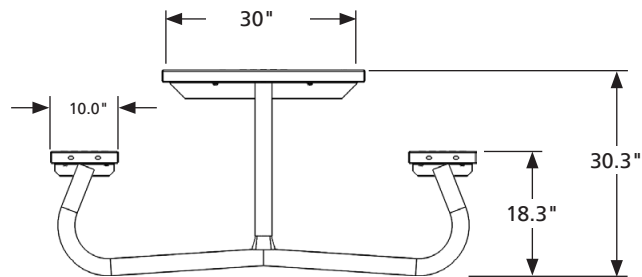

PICNIC TABLES

Model:	PT005-GV-A
Desc.:	Picnic Table - 8' (2.44 m) - Rectangular - Accessible
Capacity:	6-Person, 2 wheelchairs
Material:	2.375" Tubing, Hot Dipped Galvanized.
Seats & Top:	14 Ga. (1.98 mm) Laser Cut Steel Seats & 12 Ga (2.74 mm) Top
Type:	Portable
Options:	PT005-PT-A Painted, Accessible PT005-PT Painted, Standard PT005-GV Galvanized, Standard
Finish:	Polyester powder coating applied electrostatically over sand blasted and zinc primer coated substrate.
Maintenance:	Periodically wipe down to keep clean.

Dimensions:	IMPERIAL	METRIC
Length:	96.0"	(2438 mm)
Width:	63.0"	(1600 mm)
Height:	30.3"	(769 mm)
Seat Height:	18.3"	(465 mm)
Seat Width:	10.0"	(254 mm)
Table Width:	30"	(762 mm)