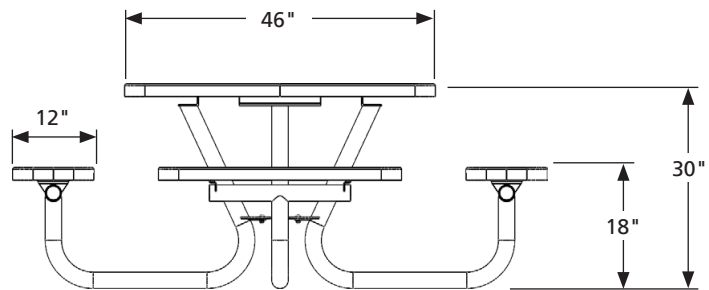

PICNIC TABLES

Model:	PT003-P
Desc.:	Picnic Table - 46" (1.17m) Square - Portable
Capacity:	8-Person
Frame:	2.375" (60.33mm) Round Tubing, Polyester Powder Coat Finish
Seats & Top:	14ga (1.98mm) Laser Cut Steel Inserts with 11ga (3.18mm) Outer Steel Frame
Type:	Portable
Options:	PT003-P-A Portable, Accessible
Finish:	Polyester powder coating applied electrostatically over sand blasted and zinc primer coated substrate.
Maintenance:	Periodically wipe down to keep clean.

Dimensions:	IMPERIAL	METRIC
Length:	79.1"	(2009 mm)
Width:	79.1"	(2009 mm)
Height:	30"	(762 mm)
Seat Height:	18"	(457 mm)
Table Width:	46"	(1168 mm)