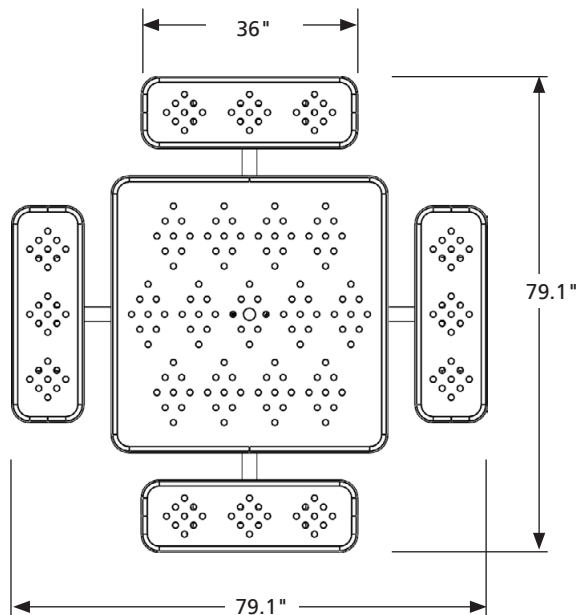

PICNIC TABLES

Model:	PT003-P
Desc.:	Picnic Table - 46" (1.17m) Square - Portable
Capacity:	8-Person
Frame:	2.375" (60.33mm) Round Tubing, Polyester Powder Coat Finish
Seats & Top:	14ga (1.98mm) Laser Cut Steel Inserts with 11ga (3.18mm) Outer Steel Frame
Type:	Portable
Options:	PT003-P-A Portable, Accessible
Finish:	Polyester powder coating applied electrostatically over sand blasted and zinc primer coated substrate.
Maintenance:	Periodically wipe down to keep clean.

Dimensions:	IMPERIAL	METRIC
Length:	79.1"	(2009 mm)
Width:	79.1"	(2009 mm)
Height:	30"	(762 mm)
Seat Height:	18"	(457 mm)
Table Width:	46"	(1168 mm)