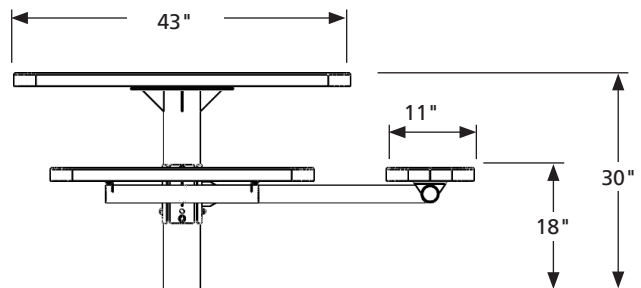

PICNIC TABLES

Model:	PT003-G-A
Desc.:	Accessible Picnic Table - 46" (1.17m) Square - Inground
Capacity:	6-Person. 1 Wheelchair Person
Frame:	5" (127 mm) 11 Ga (3.18 mm) and 2.375" (60.33 mm) Round Tubing, Polyester Powder Coat Finish
Seats & Top:	14ga (1.98 mm) Laser Cut Steel Inserts with 11ga (3.18mm) Outer Steel Frame
Type:	Inground
Options:	PT003-G Inground, Standard PT003-P-A Portable, Accessible PT003-P Portable, Standard
Finish:	Polyester powder coating applied electrostatically over sand blasted and zinc primer coated substrate.
Maintenance:	Periodically wipe down to keep clean.

Dimensions:	IMPERIAL	METRIC
Length:	78"	(1981 mm)
Width:	60.5"	(1537 mm)
Height:	30"	(762 mm)
Seat Height:	18"	(457 mm)
Seat Width:	11"	(279 mm)
Table Width:	43"	(1092 mm)