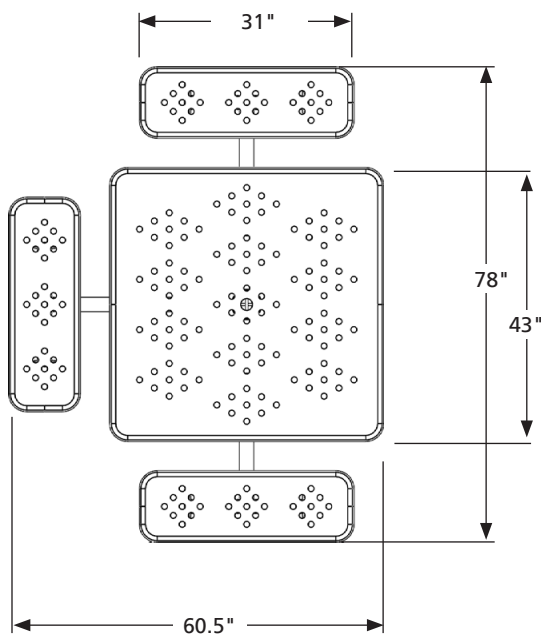

PICNIC TABLES

Model:	PT003-G-A
Desc.:	Accessible Picnic Table - 46" (1.17m) Square - Inground
Capacity:	6-Person. 1 Wheelchair Person
Frame:	5" (127 mm) 11 Ga (3.18 mm) and 2.375" (60.33 mm) Round Tubing, Polyester Powder Coat Finish
Seats & Top:	14ga (1.98 mm) Laser Cut Steel Inserts with 11ga (3.18mm) Outer Steel Frame
Type:	Inground
Options:	PT003-G Inground, Standard PT003-P-A Portable, Accessible PT003-P Portable, Standard
Finish:	Polyester powder coating applied electrostatically over sand blasted and zinc primer coated substrate.
Maintenance:	Periodically wipe down to keep clean.

Dimensions:	IMPERIAL	METRIC
Length:	78"	(1981 mm)
Width:	60.5"	(1537 mm)
Height:	30"	(762 mm)
Seat Height:	18"	(457 mm)
Seat Width:	11"	(279 mm)
Table Width:	43"	(1092 mm)