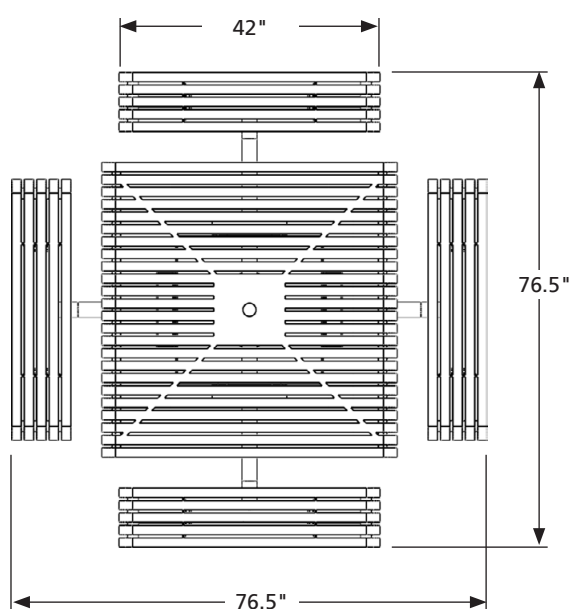

PICNIC TABLES

Model:	PT001L-P
Desc.:	Picnic Table - 46" (1.17m) Square - Portable
Capacity:	8-Person
Frame:	2.375" (60.33mm) Round Tubing, Polyester Powder Coat Finish
Seats & Top:	7ga (4.76mm) Laser Cut Steel Sheet
Type:	Portable
Options:	PT001L-P-CB with Chess/Checker Board; PT001L-P-A Accessible
Finish:	Polyester powder coating applied electrostatically over sand blasted and zinc primer coating substrate.
Maintenance:	Periodically wipe down to keep clean.

Dimensions:	IMPERIAL	METRIC
Length:	76.5"	(1943 mm)
Width:	76.5"	(1943 mm)
Height:	30"	(762 mm)
Seat Height:	18"	(457 mm)
Seat Width:	9.5"	(241 mm)
Table Width:	47.5"	(1207 mm)