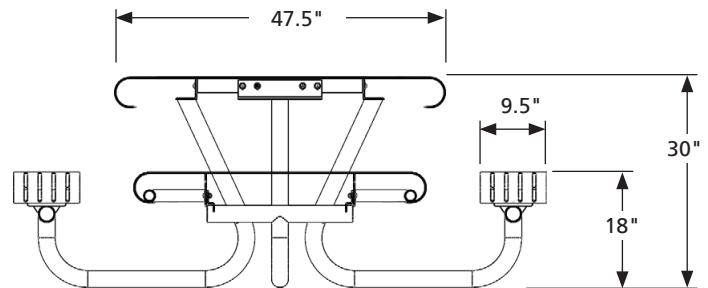

PICNIC TABLES

Model:	PT001L-P
Desc.:	Picnic Table - 46" (1.17m) Square - Portable
Capacity:	8-Person
Frame:	2.375" (60.33mm) Round Tubing, Polyester Powder Coat Finish
Seats & Top:	7ga (4.76mm) Laser Cut Steel Sheet
Type:	Portable
Options:	PT001L-P-CB with Chess/Checker Board; PT001L-P-A Accessible
Finish:	Polyester powder coating applied electrostatically over sand blasted and zinc primer coating substrate.
Maintenance:	Periodically wipe down to keep clean.

Dimensions:	IMPERIAL	METRIC
Length:	76.5"	(1943 mm)
Width:	76.5"	(1943 mm)
Height:	30"	(762 mm)
Seat Height:	18"	(457 mm)
Seat Width:	9.5"	(241 mm)
Table Width:	47.5"	(1207 mm)