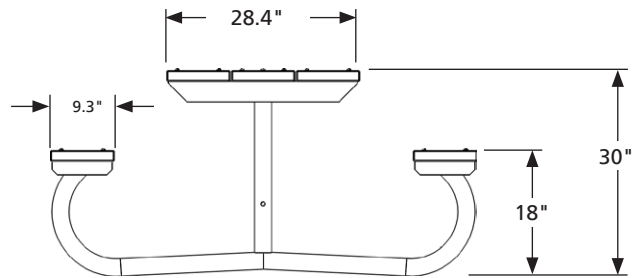

PICNIC TABLES

Model:	PC012
Desc.:	Picnic Table - 6' (1.83m) Rectangular - Portable
Capacity:	6-Person
Frame:	2.375" (60.325 mm) Hot Dipped Galvanized Frame
Seats & Top:	1.5" x 9.25" (38.1 x 235 mm) Southern Yellow Pine
Type:	Portable
Options:	NA
Finish:	Hot Dipped Galvanized
Maintenance:	Periodically wipe down to keep clean.

Dimensions:	IMPERIAL	METRIC
Length:	72"	(1829 mm)
Width:	62.5"	(1587 mm)
Height:	30"	(762 mm)
Seat Height:	18"	(457 mm)
Seat Width:	9.3"	(236 mm)
Table Width:	28.4"	(718 mm)