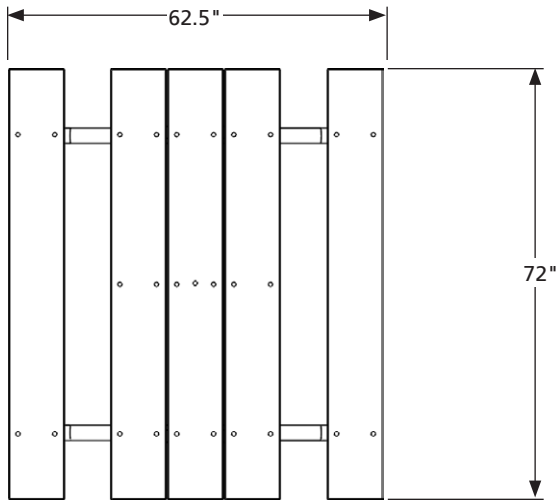

PICNIC TABLES

Model:	PC012
Desc.:	Picnic Table - 6' (1.83m) Rectangular - Portable
Capacity:	6-Person
Frame:	2.375" (60.325 mm) Hot Dipped Galvanized Frame
Seats & Top:	1.5" x 9.25" (38.1 x 235 mm) Southern Yellow Pine
Type:	Portable
Options:	NA
Finish:	Hot Dipped Galvanized
Maintenance:	Periodically wipe down to keep clean.

Dimensions:	IMPERIAL	METRIC
Length:	72"	(1829 mm)
Width:	62.5"	(1587 mm)
Height:	30"	(762 mm)
Seat Height:	18"	(457 mm)
Seat Width:	9.3"	(236 mm)
Table Width:	28.4"	(718 mm)