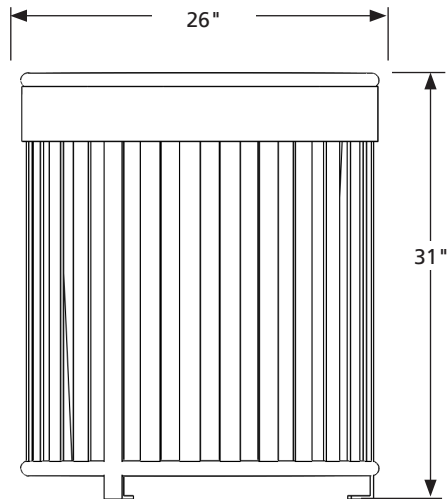

TRASH CANS

Model:	TC008-AL
Desc.:	34G (128.70 L) Round Litter Receptacle with Straight Vertical Slat c/w Lid Liner and Lanyard
Top Style:	Flat Top
Material:	0.25" x 1.5" (6.35 x 38.1 mm) and 0.125" x 4" (3.18 x 101.60 mm) Aluminum Flat Bar and 0.75" (19mm) Solid Round Aluminum Bar
Configuration:	No Door
Options:	Various Lid Configurations Available
Finish:	Polyester powder coating applied electrostatically over substrate.
Installation:	Trash can is assembled at factory. Holes in feet provide a way to secure each leg.
Maintenance:	Periodically wipe down to keep clean.

Dimensions:	IMPERIAL	METRIC
Diameter:	26"	(660 mm)
Height:	31"	(788 mm)