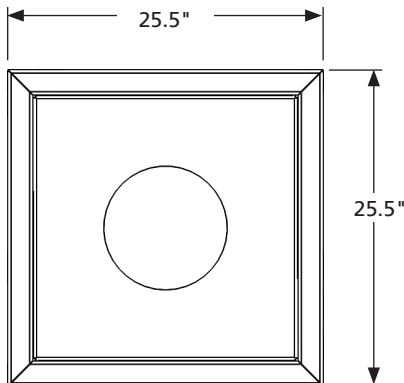

MORaine TRASH CANS

Model:	TC004C-AL
Desc.:	34G (128.70 L) Moraine Square Litter Receptacle c/w Lid Liner and Lanyard
Top Style:	Flat Top
Material:	2" (50.8 mm) Square Aluminum Tubing, 1.5" x 2.5" (38.1 x 63.5 mm) Cedar
Configuration:	Horizontal Cedar Slats
Options:	TC004R-AL Recycled Plastic TC004I-AL Red Batu Hardwood
Finish:	Polyester powder coating applied electrostatically over substrate.
Installation:	Trash can is assembled at factory. Holes in feet provide a way to secure each leg.
Maintenance:	Periodically wipe down to keep clean.

Dimensions:	IMPERIAL	METRIC
Length:	25.5"	(648 mm)
Width:	25.5"	(648 mm)
Height:	34.5"	(876 mm)