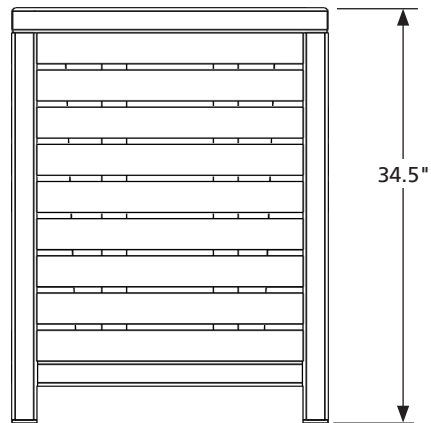

MORaine TRASH CANS

Model:	TC004C-AL
Desc.:	34G (128.70 L) Moraine Square Litter Receptacle c/w Lid Liner and Lanyard
Top Style:	Flat Top
Material:	2" (50.8 mm) Square Aluminum Tubing, 1.5" x 2.5" (38.1 x 63.5 mm) Cedar
Configuration:	Horizontal Cedar Slats
Options:	TC004R-AL Recycled Plastic TC004I-AL Red Batu Hardwood
Finish:	Polyester powder coating applied electrostatically over substrate.
Installation:	Trash can is assembled at factory. Holes in feet provide a way to secure each leg.
Maintenance:	Periodically wipe down to keep clean.

Dimensions:	IMPERIAL	METRIC
Length:	25.5"	(648 mm)
Width:	25.5"	(648 mm)
Height:	34.5"	(876 mm)