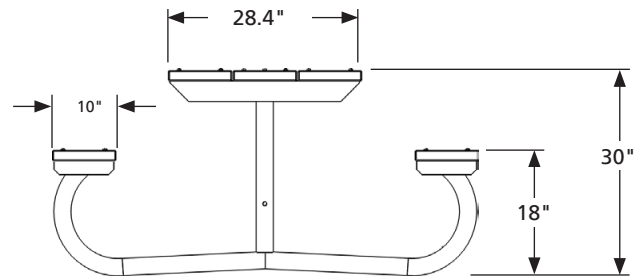

## PICNIC TABLES

Model:	PC022
Desc.:	Picnic Table - 6' (1.83m) Rectangular - Portable
Capacity:	6-Person
Frame:	2.375" (60.325 mm) Hot Dipped Galvanized Frame
Seats & Top:	1.5" x 9.5" (38.1 x 241.3 mm) Recycled Plastic Boards
Type:	Portable
Options:	NA
Finish:	Hot Dipped Galvanized
Maintenance:	Periodically wipe down to keep clean.

Dimensions:	IMPERIAL	METRIC
Length:	72"	(1829 mm)
Width:	62.5"	(1587 mm)
Height:	30"	(762 mm)
Seat Height:	18"	(457 mm)
Seat Width:	10"	(254 mm)
Table Width:	28.4"	(718 mm)