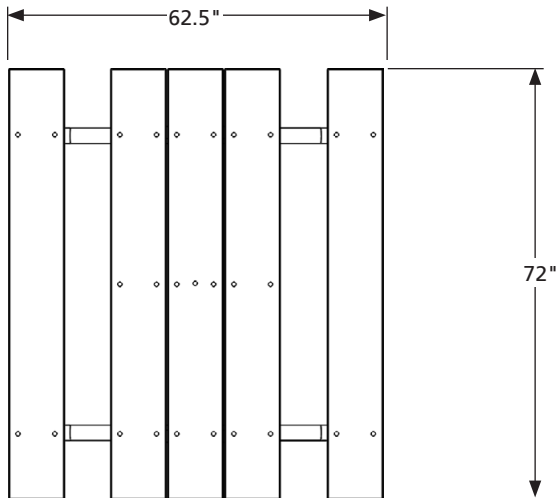

## PICNIC TABLES

Model:	PC022
Desc.:	Picnic Table - 6' (1.83m) Rectangular - Portable
Capacity:	6-Person
Frame:	2.375" (60.325 mm) Hot Dipped Galvanized Frame
Seats & Top:	1.5" x 9.5" (38.1 x 241.3 mm) Recycled Plastic Boards
Type:	Portable
Options:	NA
Finish:	Hot Dipped Galvanized
Maintenance:	Periodically wipe down to keep clean.

Dimensions:	IMPERIAL	METRIC
Length:	72"	(1829 mm)
Width:	62.5"	(1587 mm)
Height:	30"	(762 mm)
Seat Height:	18"	(457 mm)
Seat Width:	10"	(254 mm)
Table Width:	28.4"	(718 mm)